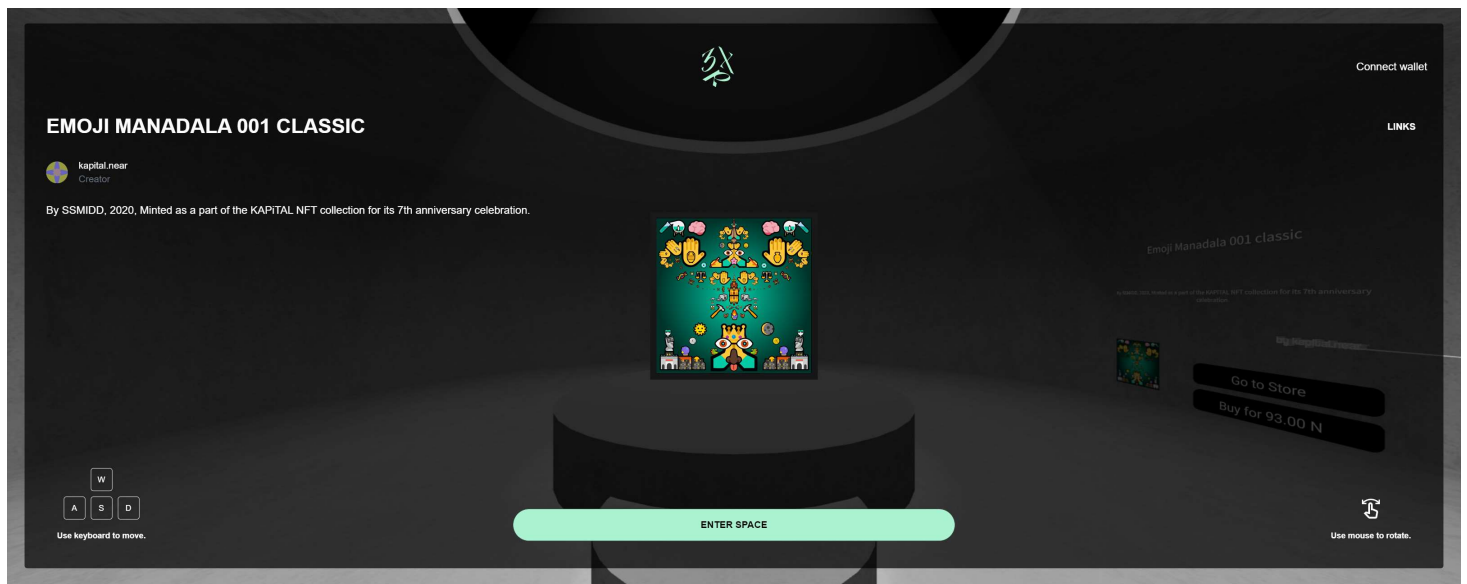

<https://www.mintbase.io/thing/D99kLYNCTHa19exmnbGI1jYXZI-rjA9gQQIf-umxHGE:kapital.mintbase1.near>
kapital.live

emoji mandala 001 classic

<https://www.3xr.space/thing/D99kLYNCTHa19exmnbGI1jYXZI-rjA9gQQIf-umxHGE:kapital.mintbase1.near>

virtual gallery space:

<https://www.3xr.space/store/kapital.mintbase1.near>

Emoji Manadala 001 classic by SSMIDD

has now been minted and made available to public by KAPITAL.live

it can be 3D-visited here

the exhibition can be 3D-visited here

"Emoji Manadala 001 classic" by SSMIDD is the beginning of several encrypted virtual art series to come. "Emoji Manadala 001 classic" has originally been designed during the darker times of 2020.

a literal "gedankenschmied-project" description of the artwork is available here:

Emoji Manadala 001 classic by SSMIDD

The first Emoji Mandala was created when the so-called Crisis started to fully overtake.

The brains are being dissolved into their elements; the light of cognition is about to drain.

The three apes are closing ears and mouth and eyes.

Blood is dripping from the rose of praying hands and transforms into mirrorlike masks.

Archons, birds and octopuses are manipulating genes and proteins out of their natural balance.

Mysterious twins giving birth, cells come into existence, protected by the temple's guardians.

The virtual reality is being mined and harvested, lit by oil lamps and out fashioned symbols of governance.

The dragon king is reduced to the three senses of seeing, smelling and taste.

The seers of the Easter Islands have been blinded by the propaganda through which they see.

Fortune-telling balls are enchanting the metropolises until they catch fire.

The silver and golden records are channeling their own version of the story to the universe.